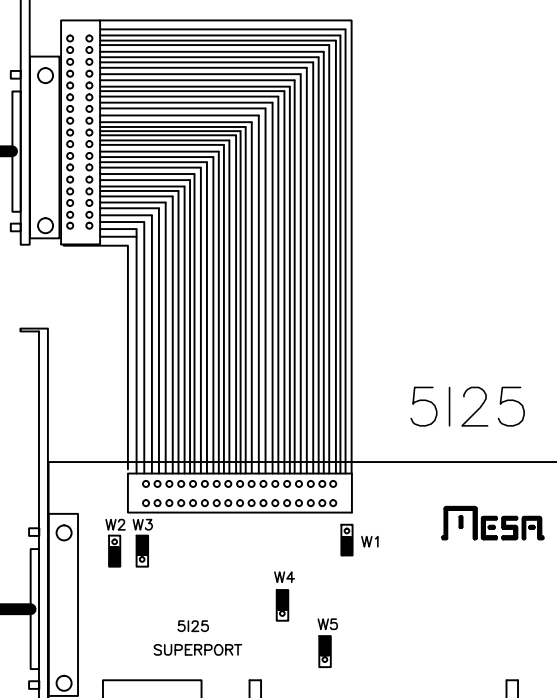

7170

7171

7171

CAT 6
CAT 6
CAT 6

7174

DB-25 CABLE
IEEE-1284 COMPATABLE

DB-25 CABLE
IEEE-1284 COMPATABLE

5125

CNC TECHNOLOGIE PRODUCTIONS
50 F ARBOIT, L'ASSOMPTION, J5W 4P5
QUEBEC, CANADA
514 231-6241

MESA CARD ARRANGEMENT

- 5125 - SUPERPORT FPGA
- 7177 - ANALOG SERVO INTERFACE
- 7174 - 8 CHANNEL RS422/485 INTERFACE
- 7170 - ISOLATED REMOTE DIGITAL INPUT CARD
- 7171 - ISOLATED REMOTE POWER DRIVER CARD
- 7171 - ISOLATED REMOTE POWER DRIVER CARD

CNCT BIESSE ROVER 346

REV.	DATE	DESCRIPTION	ECHELLE: NTS	DATE: JANUARY 2017
			DESSINE-PAR: BB	DESSIN-NUMERO
			VERIFIE-PAR:	MESA-CARD-SETUP
			APP-PAR:	Page 1 of 1