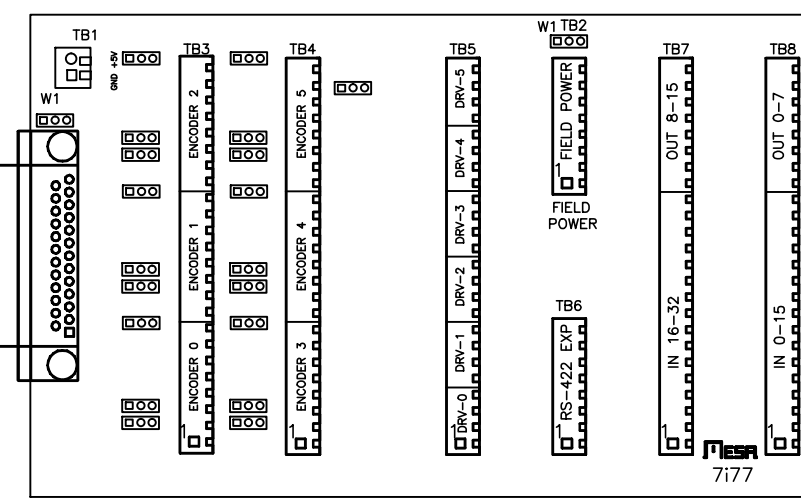

7170

7171

7171

CAT 6
CAT 6
CAT 6

7174

DB-25 CABLE
IEEE-1284 COMPATABLE

DB-25 CABLE
IEEE-1284 COMPATABLE

5125

CNC TECHNOLOGIE PRODUCTIONS
50 F ARBOIT, L'ASSOMPTION, J5W 4P5
QUEBEC, CANADA
514 231-6241

MESA CARD ARRANGEMENT

- 5125 - SUPERPORT FPGA
- 7177 - ANALOG SERVO INTERFACE
- 7174 - 8 CHANNEL RS422/485 INTERFACE
- 7170 - ISOLATED REMOTE DIGITAL INPUT CARD
- 7171 - ISOLATED REMOTE POWER DRIVER CARD
- 7171 - ISOLATED REMOTE POWER DRIVER CARD