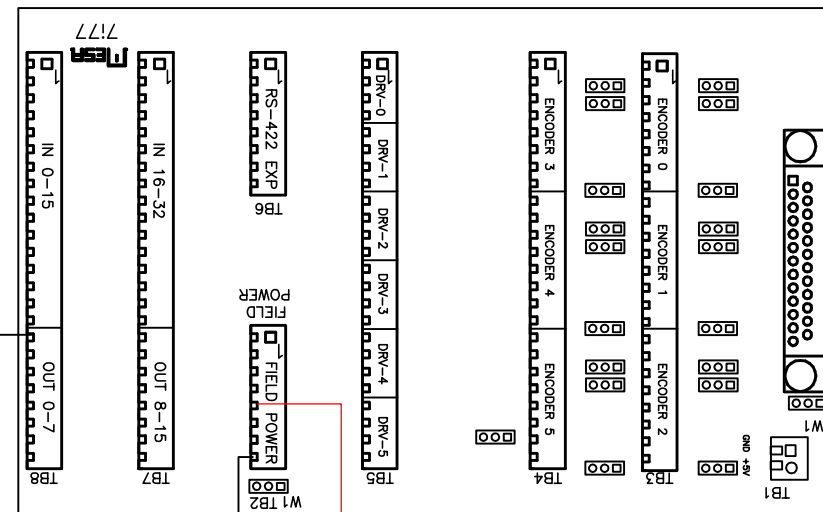

Control whatever
you want

RELAY

24v coil

7177 Output 0

7177

TO 5125

24VDC

24VDC
POWER SUPPLY

GND

MESA CARD ARRANGEMENT

- 5125 - SUPERPORT FPGA
- 7177 - ANALOG SERVO INTERFACE
- 7174 - 8 CHANNEL RS422/485 INTERFACE
- 7170 - ISOLATED REMOTE DIGITAL INPUT CARD
- 7171 - ISOLATED REMOTE POWER DRIVER CARD
- 7171 - ISOLATED REMOTE POWER DRIVER CARD