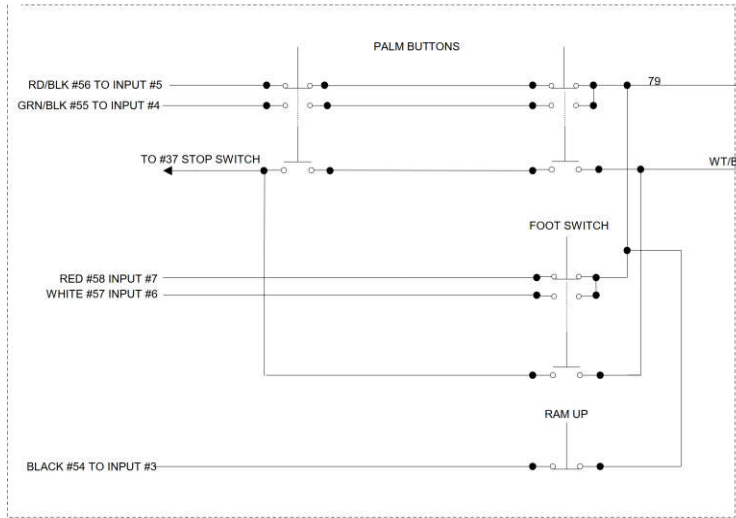

PEDISTAL

ETS250
DRAWING NUMBER
R-D16032