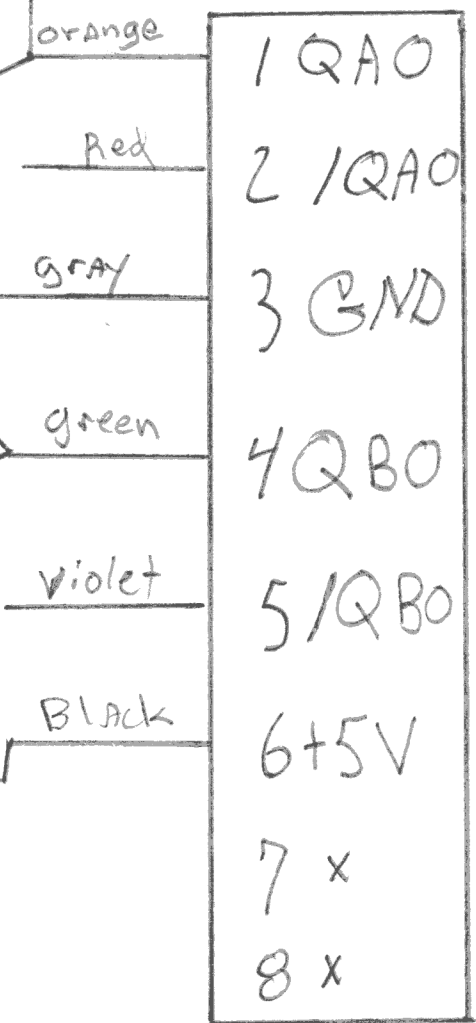

AMC Drive
 ABI5A100
 Signal Connector
 (P1)

USDigital Connector
 CA-LC5-W4-NC

x = No lead