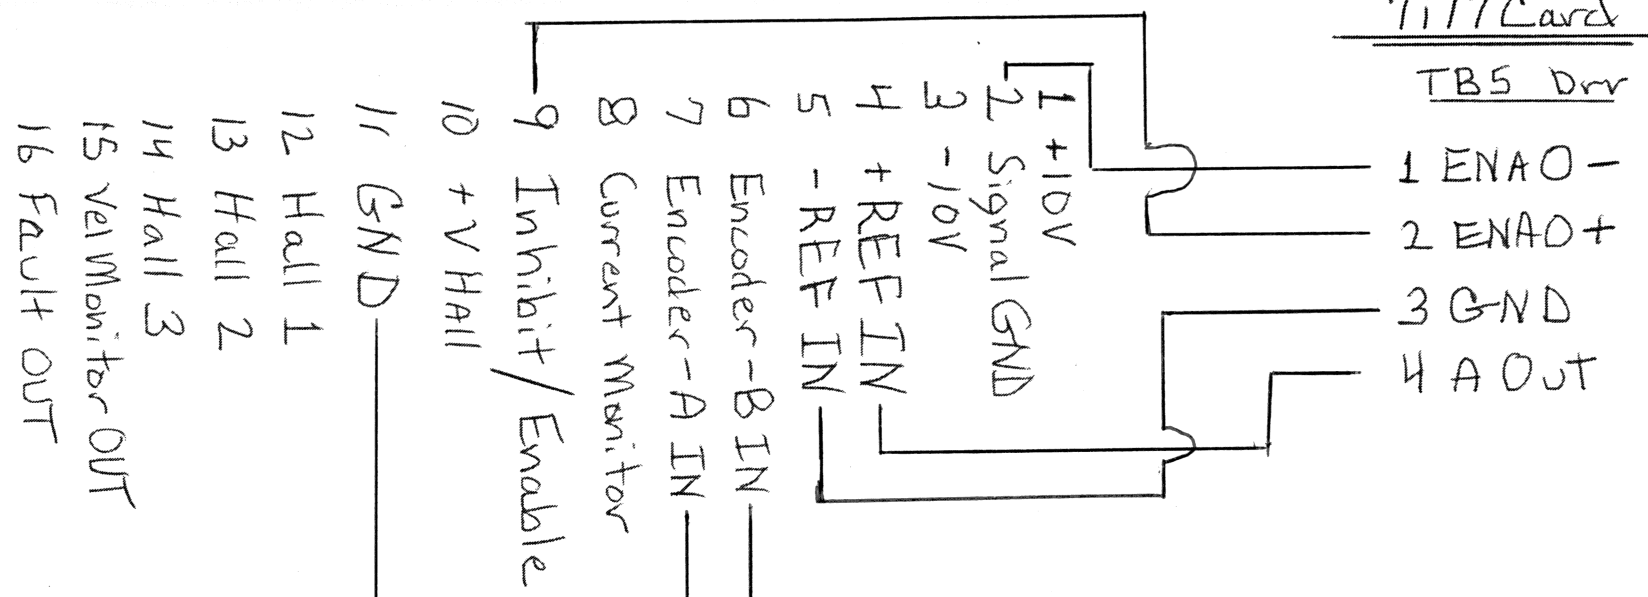

6/2022

7i77 Card

TB5 Drr

TB3

P1 Signal Connector

AMC AB15A100 Drive

ENCODER US Digital# EM1-2-500-N