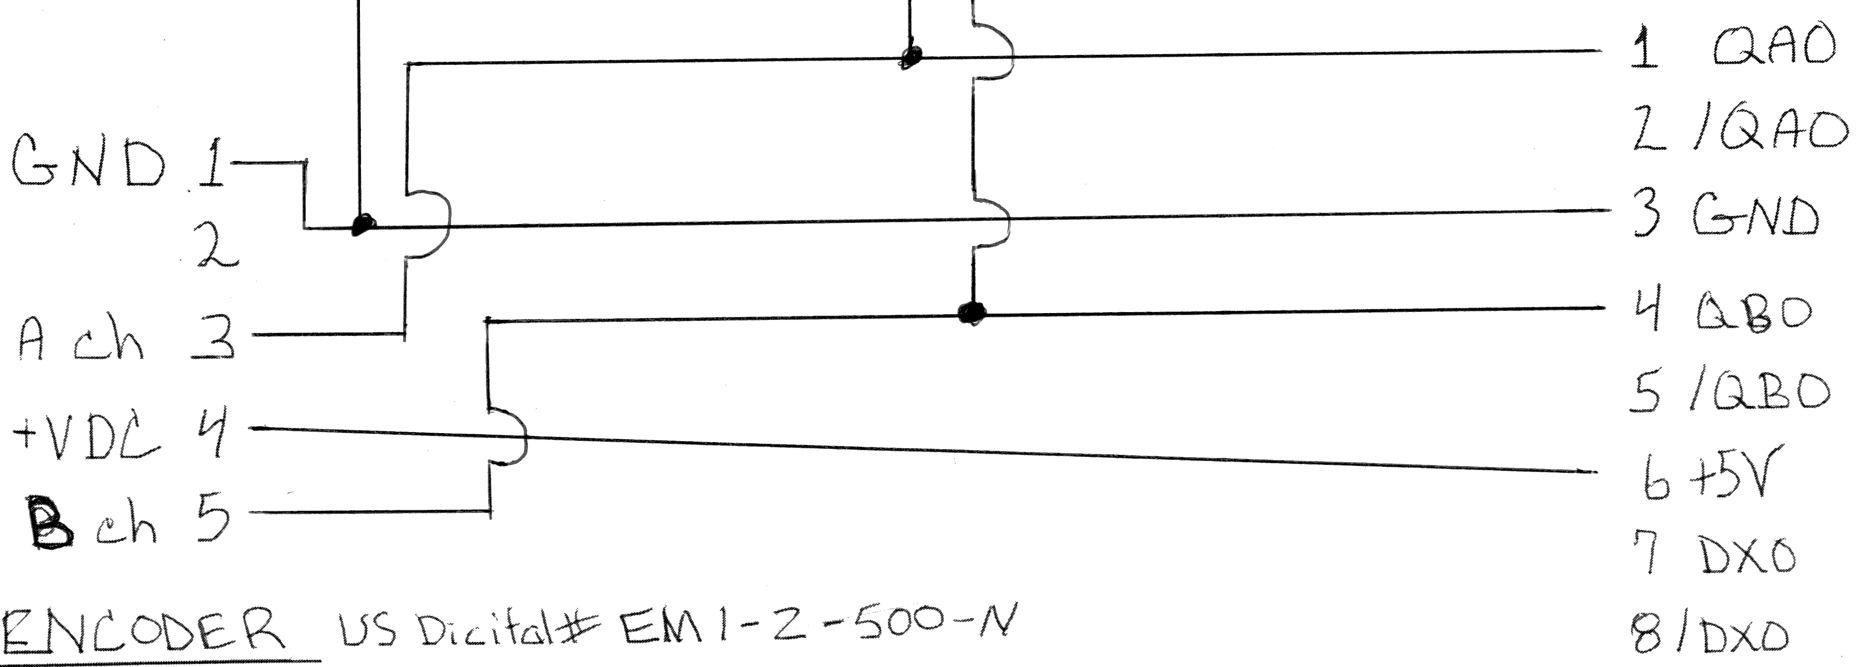

6/2022

7i77 Card

TB5 Drr

TB3

P1 Signal Connector

AMC AB15A100 Drive

ENCODER US Digital# EM1-2-500-N