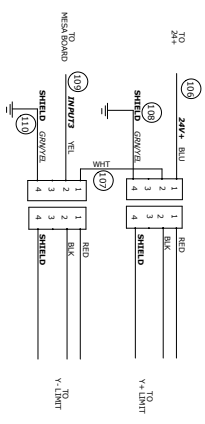

BH1
MOTOR CONNECTION
120g STRANDED
WS20 CONNECTOR

BH2
AUTO LUBE CONNECTION
149g STRANDED
WS20 CONNECTOR

BH3, BH4, BH5
STEPPER CONNECTION
156g STRANDED
TE 7 PIN SIZE 13 CONNECTOR

BH6
E-STOP CONNECTION
189g STRANDED
Spin AVIATION CONNECTOR

BH7
COOLANT RELAY CONNECTION
189g STRANDED
2pin AVIATION CONNECTOR

BH8, BH9
X LIMIT CONNECTIONS
189g STRANDED
4pin AVIATION CONNECTOR

BH10, BH11
Y LIMIT CONNECTIONS
189g STRANDED
4pin AVIATION CONNECTOR