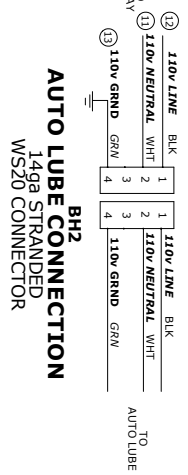

BH1
MOTOR CONNECTION
120g STRANDED
WS20 CONNECTOR

BH2
AUTO LUBE CONNECTION
149g STRANDED
WS20 CONNECTOR

BH3, BH4, BH5
STEPPER CONNECTION
156g STRANDED
TE 7 PIN SIZE 13 CONNECTOR

BH6
E-STOP CONNECTION
189g STRANDED
Spin AVIATION CONNECTOR

BH7
COOLANT RELAY CONNECTION
189g STRANDED
2pin AVIATION CONNECTOR

BH8, BH9
X LIMIT CONNECTIONS
189g STRANDED
4pin AVIATION CONNECTOR

BH10, BH11
Y LIMIT CONNECTIONS
189g STRANDED
4pin AVIATION CONNECTOR