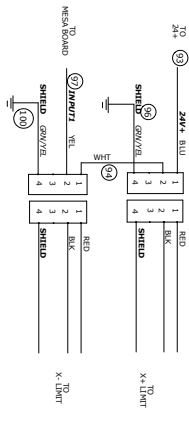

BH1
MOTOR CONNECTION
120g STRANDED
WS20 CONNECTOR

BH2
AUTO LUBE CONNECTION
149g STRANDED
WS20 CONNECTOR

BH3, BH4, BH5
STEPPER CONNECTION
156g STRANDED
TE 7 PIN SIZE 13 CONNECTOR

BH6
E-STOP CONNECTION
189g STRANDED
Spin AVIATION CONNECTOR

BH7
COOLANT RELAY CONNECTION
189g STRANDED
2pin AVIATION CONNECTOR

BH8, BH9
X LIMIT CONNECTIONS
189g STRANDED
4pin AVIATION CONNECTOR

BH10, BH11
Y LIMIT CONNECTIONS
189g STRANDED
4pin AVIATION CONNECTOR