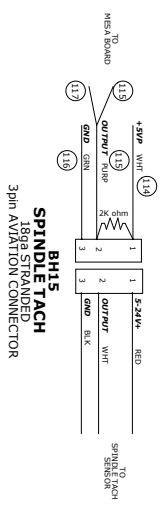

BH1
MOTOR CONNECTION
120g STRANDED
WS20 CONNECTOR

BH2
AUTO LUBE CONNECTION
149g STRANDED
WS20 CONNECTOR

BH3, BH4, BH5
STEPPER CONNECTION
156g STRANDED
TE 7 PIN SIZE 13 CONNECTOR

BH6
E-STOP CONNECTION
189g STRANDED
Spin AVIATION CONNECTOR

BH7
COOLANT RELAY CONNECTION
189g STRANDED
2pin AVIATION CONNECTOR

BH8, BH9
X LIMIT CONNECTIONS
189g STRANDED
4pin AVIATION CONNECTOR

BH10, BH11
Y LIMIT CONNECTIONS
189g STRANDED
4pin AVIATION CONNECTOR

BH12, BH13
Z LIMIT CONNECTIONS
189g STRANDED
4pin AVIATION CONNECTOR

BH14
Z HOME CONNECTION
189g STRANDED
4pin AVIATION CONNECTOR

BH15
SPINDLE TACH
189g STRANDED
3pin AVIATION CONNECTOR