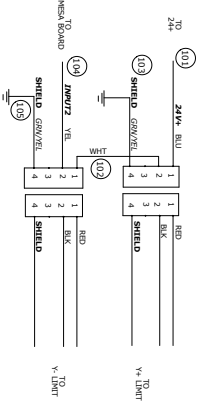

BH1
MOTOR CONNECTION
120g STRANDED
WS20 CONNECTOR

BH2
AUTO LUBE CONNECTION
149g STRANDED
WS20 CONNECTOR

BH3, BH4, BH5
STEPPER CONNECTION
156g STRANDED
TE 7 PIN SIZE 13 CONNECTOR

BH6
E-STOP CONNECTION
189g STRANDED
Spin AVIATION CONNECTOR

BH7
COOLANT RELAY CONNECTION
189g STRANDED
2pin AVIATION CONNECTOR

BH8, BH9
X LIMIT CONNECTIONS
189g STRANDED
4pin AVIATION CONNECTOR

BH10, BH11
Y LIMIT CONNECTIONS
189g STRANDED
4pin AVIATION CONNECTOR