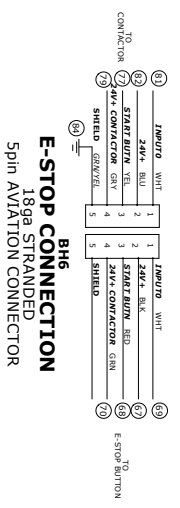

BH1
MOTOR CONNECTION
120g STRANDED
WS20 CONNECTOR

BH2
AUTO LUBE CONNECTION
149g STRANDED
WS20 CONNECTOR

BH3, BH4, BH5
STEPPER CONNECTION
156g STRANDED
TE 7 PIN SIZE 13 CONNECTOR

BH6
E-STOP CONNECTION
189g STRANDED
Spin AVIATION CONNECTOR

BH7
COOLANT RELAY CONNECTION
189g STRANDED
2pin AVIATION CONNECTOR

BH8, BH9
X LIMIT CONNECTIONS
189g STRANDED
4pin AVIATION CONNECTOR

BH10, BH11
Y LIMIT CONNECTIONS
189g STRANDED
4pin AVIATION CONNECTOR