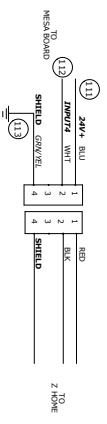

BH1
MOTOR CONNECTION
120g STRANDED
WS20 CONNECTOR

BH2
AUTO LUBE CONNECTION
149g STRANDED
WS20 CONNECTOR

BH3, BH4, BH5
STEPPER CONNECTION
156g STRANDED
TE 7 PIN SIZE 13 CONNECTOR

BH6
E-STOP CONNECTION
189g STRANDED
Spin AVIATION CONNECTOR

BH7
COOLANT RELAY CONNECTION
189g STRANDED
2pin AVIATION CONNECTOR

BH8, BH9
X LIMIT CONNECTIONS
189g STRANDED
4pin AVIATION CONNECTOR

BH10, BH11
Y LIMIT CONNECTIONS
189g STRANDED
4pin AVIATION CONNECTOR

BH12, BH13
Z LIMIT CONNECTIONS
189g STRANDED
4pin AVIATION CONNECTOR

BH14
Z HOME CONNECTION
189g STRANDED
4pin AVIATION CONNECTOR

BH15
SPINDLE TACH
189g STRANDED
3pin AVIATION CONNECTOR