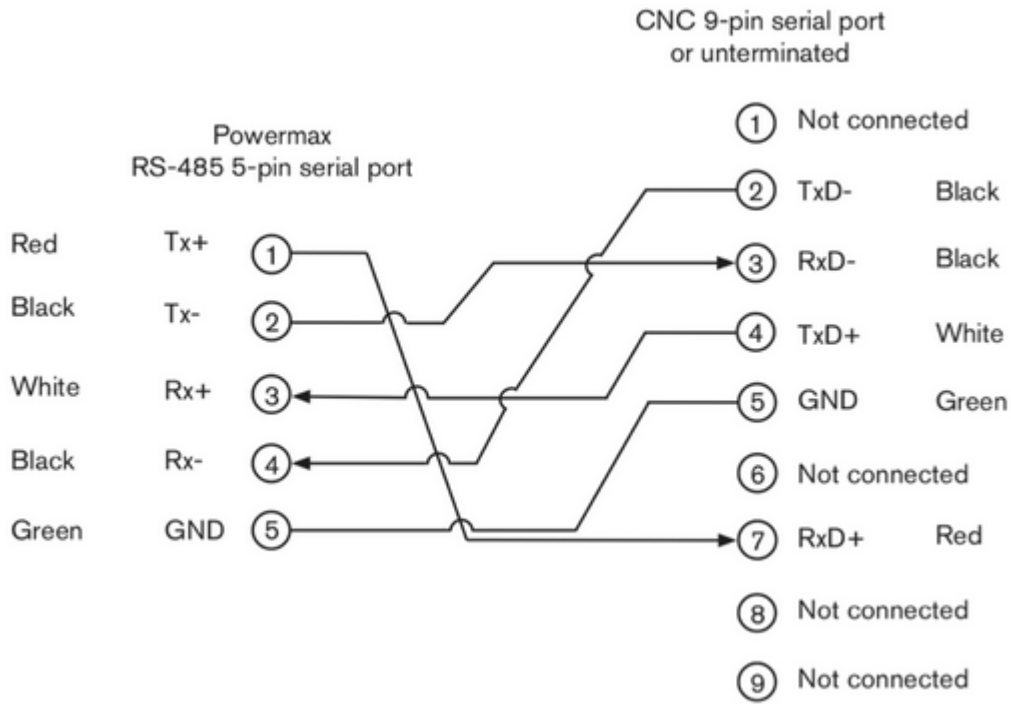

Hypertherm PowerMax 125 RS485 Connection Reference

Connection at Machine Diagram

USB to RS485 Converter: XC4136

RS232 PCI Card using same connector as the above USB/RS485 Converter

Sunix P/N: SER5037A