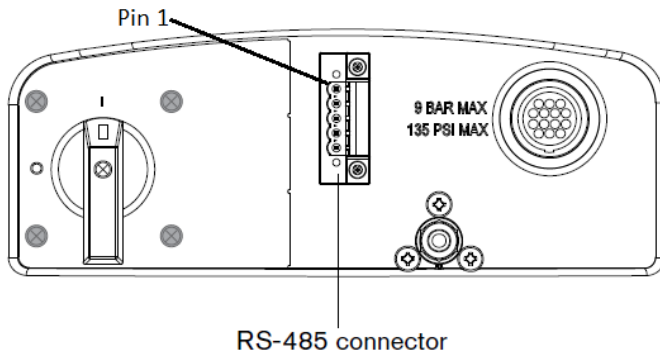

Hypertherm PowerMax 125 RS485 Connection Reference

Connection at Machine Diagram

USB to RS485 Converter: XC4136

RS232 PCI Card using same connector as the above USB/RS485 Converter

Sunix P/N: SER5037A