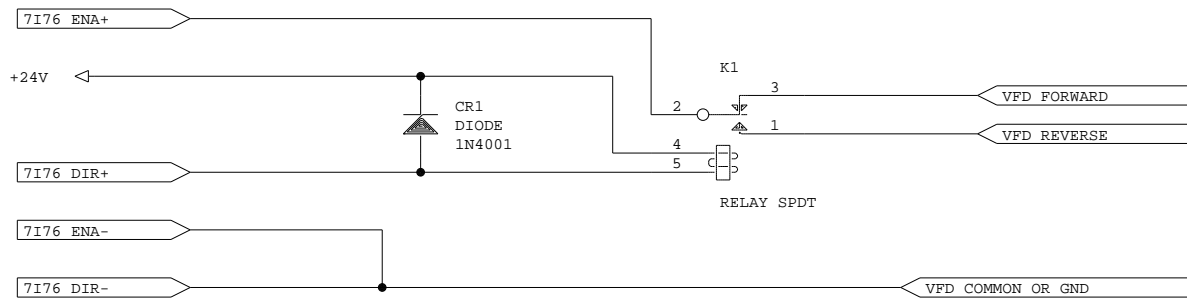

DIR/ENA TO ACTIVE LOW FORWARD/REVERSE

MESA ELECTRONICS

Title		
DIR/ENA TO FWD/REV		
Size	Document Number	REV
A		
Date:	June 23, 2017	Sheet of